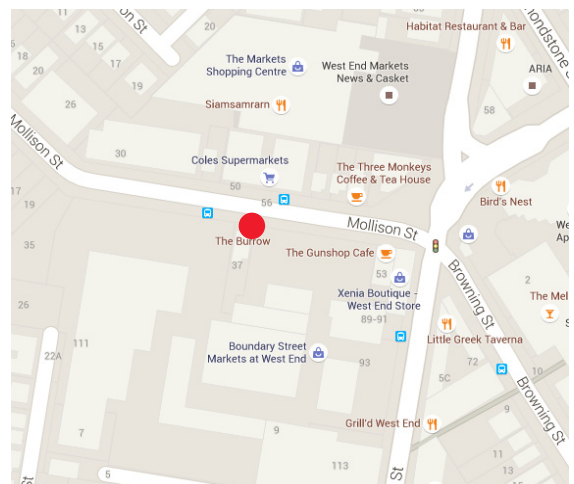

The Burrow restaurant

Address: 37 Mollison St, West End QLD 4101
Phone: (07) 3846 0030